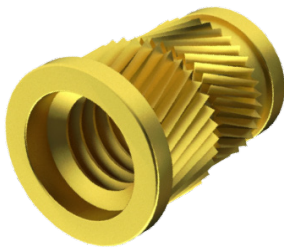

Sonic-Fix Headed

Brass Self Colour

Thread	M2	M2.5	M3	M3.5	M4	M5	M6	M8	M10	Thread
H mm	4.8	5.5	5.5	6.4	7.1	7.9	9.5	11.1	14.0	H mm
T mm	0.53	0.61	0.61	0.76	0.91	1.09	1.35	1.35	1.60	T mm
N mm	3.1	3.9	3.9	4.7	5.5	6.3	7.9	9.5	11.8	N mm
Rec. Hole Size (mm) (-0.0/+0.1)	3.2	4.0	4.0	4.8	5.6	6.4	8.0	9.6	11.9	Rec. Hole Size (mm) (-0.0/+0.1)
Min. Wall Thickness (mm)	1.3	1.6	1.6	1.8	2.1	2.6	3.3	4.5	6.0	Min. Wall Thickness (mm)
L - Length mm	 <p>Scan the QR Code to view technical drawings for this product range https://www.lancasterfastener.com/drawings-for-ipm-hdsonfixbrsc</p>									L - Length mm
4.0										4.0
5.7			●							5.7
7.1										7.1
8.1					●					8.1
9.5						●				9.5
12.7							●			12.7
-										-
-										-
-										-
-										-
-										-

● Brass Self Colour - preferred and available from stock.

PRODUCT CODE EXAMPLE
IPM-HDSONFIX040BRSC

PRODUCT DESCRIPTION EXAMPLE
M4 Headed Sonic-Fix Brass Inserts for Plastics Self Colour