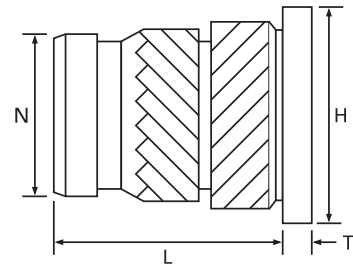

Sonic-Fix Headed

Brass Self Colour

Thread	M2	M2.5	M3	M3.5	M4	M5	M6	M8	M10	Thread
H mm	4.8	5.5	5.5	6.4	7.1	7.9	9.5	11.1	14.0	H mm
T mm	0.53	0.61	0.61	0.76	0.91	1.09	1.35	1.35	1.60	T mm
N mm	3.1	3.9	3.9	4.7	5.5	6.3	7.9	9.5	11.8	N mm
Rec. Hole Size (mm) (-0.0/+0.1)	3.2	4.0	4.0	4.8	5.6	6.4	8.0	9.6	11.9	Rec. Hole Size (mm) (-0.0/+0.1)
Min. Wall Thickness (mm)	1.3	1.6	1.6	1.8	2.1	2.6	3.3	4.5	6.0	Min. Wall Thickness (mm)
L - Length mm	 <p>Scan the QR Code to view technical drawings for this product range https://www.lancasterfastener.com/drawings-for-ipm-hdsonfixbrsc</p>									L - Length mm
4.0										4.0
5.7			●							5.7
7.1										7.1
8.1					●					8.1
9.5						●				9.5
12.7							●			12.7
-										-
-										-
-										-
-										-
-										-

● Brass Self Colour - preferred and available from stock.

PRODUCT CODE EXAMPLE
IPM-HDSONFIX040BRSC

PRODUCT DESCRIPTION EXAMPLE
M4 Headed Sonic-Fix Brass Inserts for Plastics Self Colour