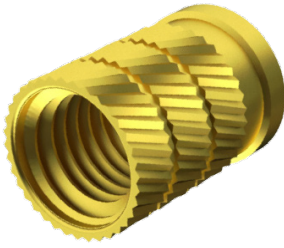

Broach-Fix Unheaded

Brass Self Colour

Thread	M2	M2.5	M3	M3.5	M4	M5	M6	M8	M10	Thread
W mm	3.2	4.2	4.2	5.0	5.8	6.6	8.2	9.7	12.7	W mm
N mm	3.0	3.7	3.7	4.5	5.3	6.1	7.7	9.3	12.3	N mm
Rec. Hole Size (mm) (-0.0/+0.1)	3.1	3.8	3.8	4.6	5.4	6.2	7.8	9.3	12.3	Rec. Hole Size (mm) (-0.0/+0.1)
Min. Wall Thickness (mm)	1.6	2.0	2.0	2.5	2.5	2.5	2.8	3.8	5.0	Min. Wall Thickness (mm)
L - Length mm	 <p>Scan the QR Code to view technical drawings for this product range https://www.lancasterfastener.com/drawings-for-ipmuhdbrofixbrsc</p>									L - Length mm
4.1										4.1
5.3			●							5.3
6.3				●						6.3
7.4					●					7.4
8.3						●				8.3
9.2							●			9.2
-										-
-										-
-										-
-										-
-										-

● Brass Self Colour - preferred and available from stock.

PRODUCT CODE EXAMPLE
IPMUHDBROFIX060BRSC

PRODUCT DESCRIPTION EXAMPLE
M6 Unheaded Broach-Fix Brass Inserts for Plastics Self Colour