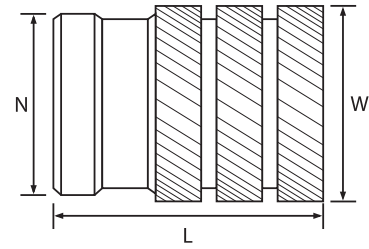

Broach-Fix Unheaded

Brass Self Colour

Thread	M2	M2.5	M3	M3.5	M4	M5	M6	M8	M10	Thread
W mm	3.2	4.2	4.2	5.0	5.8	6.6	8.2	9.7	12.7	W mm
N mm	3.0	3.7	3.7	4.5	5.3	6.1	7.7	9.3	12.3	N mm
Rec. Hole Size (mm) (-0.0/+0.1)	3.1	3.8	3.8	4.6	5.4	6.2	7.8	9.3	12.3	Rec. Hole Size (mm) (-0.0/+0.1)
Min. Wall Thickness (mm)	1.6	2.0	2.0	2.5	2.5	2.5	2.8	3.8	5.0	Min. Wall Thickness (mm)
L - Length mm	 <p>Scan the QR Code to view technical drawings for this product range https://www.lancasterfastener.com/drawings-for-ipmuhdbrofixbrsc</p>									L - Length mm
4.1										4.1
5.3			●							5.3
6.3				●						6.3
7.4					●					7.4
8.3						●				8.3
9.2							●			9.2
-										-
-										-
-										-
-										-
-										-

● Brass Self Colour - preferred and available from stock.

PRODUCT CODE EXAMPLE
IPMUHDBROFIX060BRSC

PRODUCT DESCRIPTION EXAMPLE
M6 Unheaded Broach-Fix Brass Inserts for Plastics Self Colour