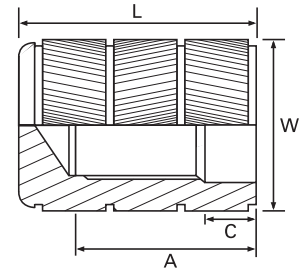

Flow-Fix Unheaded

Brass Self Colour

Thread	M2	M2.5	M3	M3.5	M4	M5	M6	M8	M10	Thread
W mm	3.4	4.3	4.7	5.5	6.3	7.3	9.8	11.4	13.8	W mm
-	-	-	-	-	-	-	-	-	-	-
A min mm	3.6	4.0	4.6	6.0	6.7	7.4	8.1	11.1	11.9	A min mm
C mm	1.0	1.2	1.3	1.6	1.8	2.0	2.0	2.3	2.4	C mm
L - Length mm	 <p>Scan the QR Code to view technical drawings for this product range  <a href="https://www.lancasterfastener.com/drawings-for-ipmuhdflofixbrsc">https://www.lancasterfastener.com/drawings-for-ipmuhdflofixbrsc</a> </p>									L - Length mm
5.5										5.5
6.4										6.4
7.3			●							7.3
9.2										9.2
10.2					●					10.2
11.2						●				11.2
14.4							●			14.4
16.5										16.5
17.9										17.9
-										-
-										-

● Brass Self Colour - preferred and available from stock.

PRODUCT CODE EXAMPLE  
IPMUHDFLOFIX060BRSC

PRODUCT DESCRIPTION EXAMPLE  
M6 Unheaded Flow-Fix Brass Inserts for Plastics Self Colour