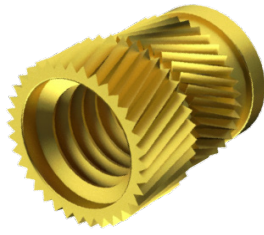

Sonic-Fix Unheaded

Brass Self Colour

Thread	M2	M2.5	M3	M3.5	M4	M5	M6	M8	M10	Thread
W mm	3.6	4.6	4.6	5.4	6.3	7.1	8.7	10.2	12.6	W mm
N mm	3.1	3.9	3.9	4.7	5.5	6.3	7.9	9.5	11.8	N mm
Rec. Hole Size (mm) (-0.0/+0.1)	3.2	4.0	4.0	4.8	5.6	6.4	8.0	9.6	11.9	Rec. Hole Size (mm) (-0.0/+0.1)
Min. Wall Thickness (mm)	1.3	1.6	1.6	1.8	2.1	2.6	3.3	4.5	6.0	Min. Wall Thickness (mm)
L - Length mm	 <p>Scan the QR Code to view technical drawings for this product range https://www.lancasterfastener.com/drawings-for-ipmuhdsonfixbrsc</p>									L - Length mm
4.0										4.0
5.7			●							5.7
7.1										7.1
8.1					●					8.1
9.5						●				9.5
12.7							●			12.7
-										-
-										-
-										-
-										-
-										-

● Brass Self Colour - preferred and available from stock.

PRODUCT CODE EXAMPLE
IPMUHDSOINFIX060BRSC

PRODUCT DESCRIPTION EXAMPLE
M6 Unheaded Sonic-Fix Brass Inserts for Plastics Self Colour