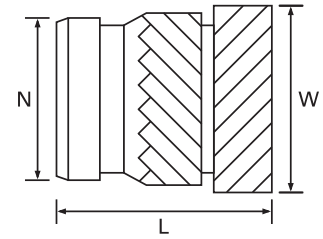

Sonic-Fix Unheaded

Brass Self Colour

Thread	M2	M2.5	M3	M3.5	M4	M5	M6	M8	M10	Thread
W mm	3.6	4.6	4.6	5.4	6.3	7.1	8.7	10.2	12.6	W mm
N mm	3.1	3.9	3.9	4.7	5.5	6.3	7.9	9.5	11.8	N mm
Rec. Hole Size (mm) (-0.0/+0.1)	3.2	4.0	4.0	4.8	5.6	6.4	8.0	9.6	11.9	Rec. Hole Size (mm) (-0.0/+0.1)
Min. Wall Thickness (mm)	1.3	1.6	1.6	1.8	2.1	2.6	3.3	4.5	6.0	Min. Wall Thickness (mm)
L - Length mm	 <p>Scan the QR Code to view technical drawings for this product range https://www.lancasterfastener.com/drawings-for-ipmuhdsonfixbrsc</p>									L - Length mm
4.0										4.0
5.7			●							5.7
7.1										7.1
8.1					●					8.1
9.5						●				9.5
12.7							●			12.7
-										-
-										-
-										-
-										-
-										-

● Brass Self Colour - preferred and available from stock.

PRODUCT CODE EXAMPLE
IPMUHDSOINFIX060BRSC

PRODUCT DESCRIPTION EXAMPLE
M6 Unheaded Sonic-Fix Brass Inserts for Plastics Self Colour